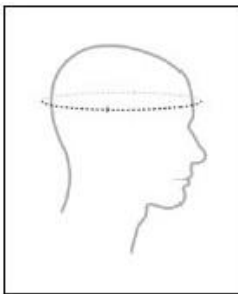

Size Reference Guide:

Shirt & Coverall Sizes	Small	Medium	Large	X-Large	2-XL	3-XL	4-XL	5-XL
Chest (in.)	34-36	38-40	42-44	46-48	50-52	54-56	58-60	62-64
Chest (cm)	87-92	97-102	107-112	117-122	127-132	137-142	147-152	158-163
Neck (in.)	14.5-15	15.5	16-16.5	17-17.5	18-18.5	19-19.5	20-20.5	21-21.5

Coverall Length	Short = 30" Leg Inseam	Regular = 32" Leg Inseam	Long = 34" Leg Inseam

Hat Sizes	Small	Medium	Large	X-Large
Hat	6-3/4 to 7	7-1/8 to 7-1/4	7-3/8 to 7-1/2	7-5/8 to 7-3/4
Head (in.)	21-1/2 to 21-7/8	22-1/4 to 22-5/8	23 to 23-1/2	23-7/8 to 24-1/4

Head Measurement Reference:

Glove Sizes	X-Small	Small	Medium	Large	X-Large	2 X-Large
US (ins.)	7	7-1/2 to 8	8-1/2 to 9	9-1/2 to 10	10-1/2 to 11	11-1/2 to 12
UK (cms)	18	20	23	25	28	30

Hand Measurement Reference: